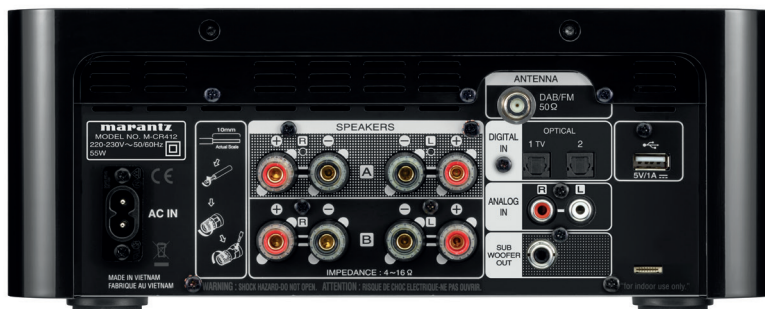

MELODY (M-CR412) TRUE HI-FI CD SYSTEM

Design and specifications are subject to change by Marantz without notice.

FEATURES	MELODY (M-CR412)

High quality power output	2x 60 W or 4x 30 W
Bi-Amping / Parallel BTL mode	• / -
CD Compatibility: CD / CD-R/RW / WMA / MP3 / AAC	• / • / • / • / •
Tuner: DAB / DAB+ / FM (RDS)	• / • / •
Rear USB	•
Speaker A / B	• (Individual volume)
Powered multi-room for one extra room	•
Digital Optical in / Analogue in	2 / 1
Analogue out	Fixed & Variable
Subwoofer Pre-out	•
Headphone Output	•
High Grade Audio Components	•
Tone Control: Bass / Treble / Balance	• / • / •
Display	FI 2-line
Illuminated front	pure white + off mode
Clock / Sleep Timer	• / •
Programmable Timer: Once / Daily	• / •

SPECIFICATIONS

AUDIO SECTION

Power Output (6 ohm, 1kHz)	60 W / 30 W
Number of channels	2 / 4
Freq. Response (Analogue In)	5Hz - 40kHz
Signal to Noise Ratio	90dB
Total Harmonic Distortion	0.1 %

DAB+ SECTION

Receiving Range (Band III)	•
Signal to Noise Ratio DAB (Mono/Stereo)	95dB
Frequency response DAB	20Hz - 20 kHz
Stereo Separation DAB	90dB

TUNER SECTION FM

Frequency Range FM	87.5 - 108 MHz
Signal to Noise Ratio (Mono/Stereo) FM	70/70dB
Total Harmonic Distortion (Mono/Stereo) FM	0.3/0.4%

GENERAL

Available colors	Black / Silver-Gold
Power Consumption	55 W
Standby Consumption	0.3 W
Auto Power off	•
Detachable Power Cable	•
Remote Control	RC015CR
DAB Antenna included	•
Maximum Dimensions (W x D x H)	280 x 303 x 111 mm
Weight	3.4 kg

EAN

EU	MCR412/N1B	4951035069936	Black
	MCR412/N1SG	4951035069943	Silver-Gold
UK	MCR412/T1B	4951095071108	Black
	MCR412/T1SG	4951095071115	Silver-Gold